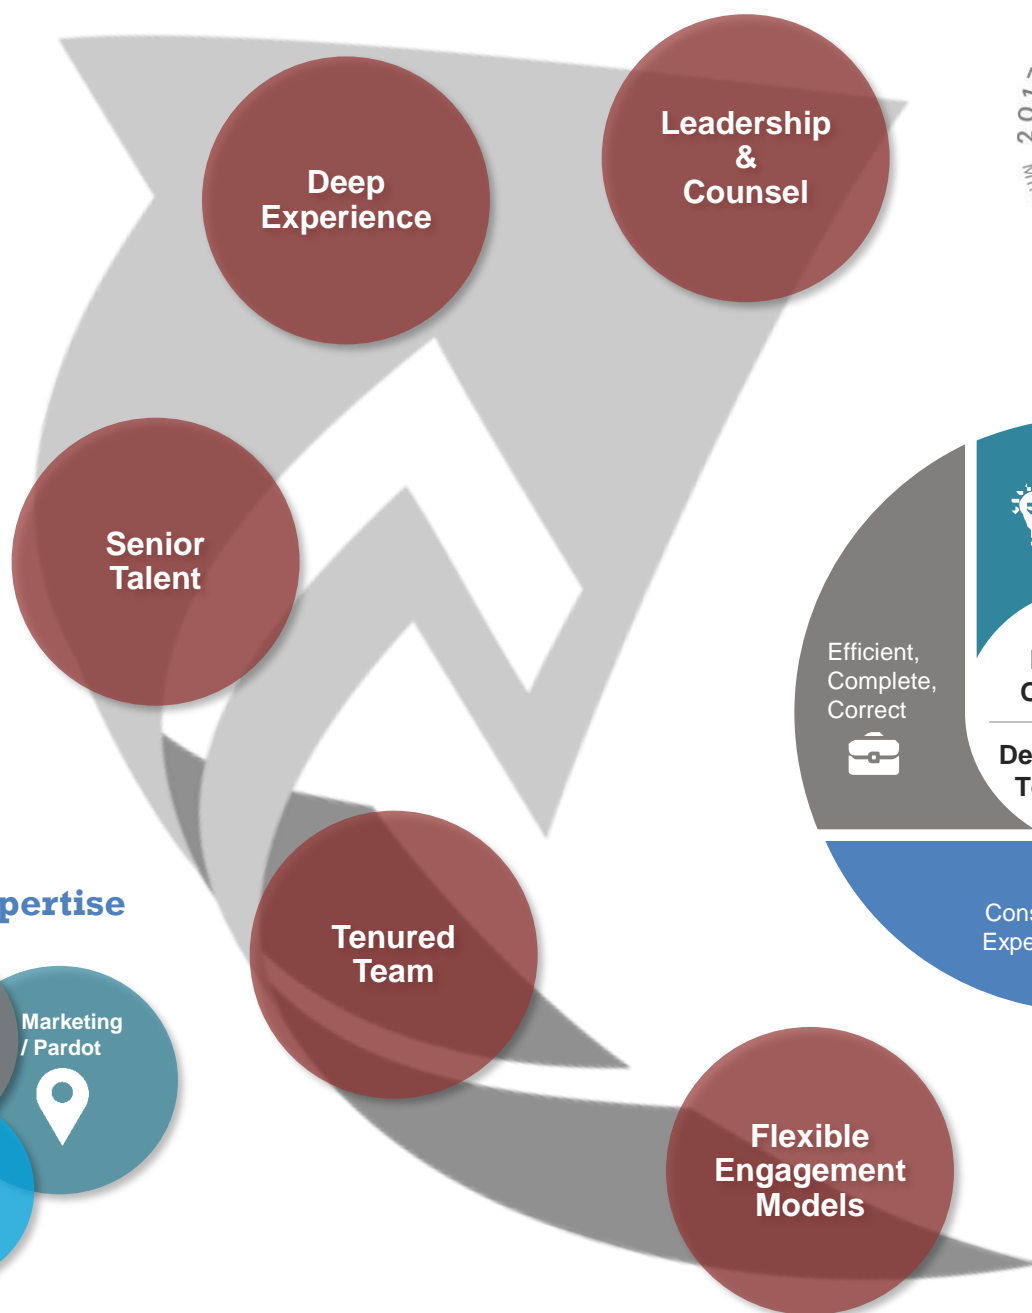

DEMAND CHAIN SYSTEMS

Special Forces
Salesforce Consulting & Development for complex implementations and integrations

EST:
2001

Admin Services
for Salesforce.com
Consistent Admin Resources with access to developers and architects

Pardot
Implementation and integration

Our Expertise

Client Experience

Our clients use Salesforce as a key system for their business, often with complex implementations and integrations and represent many industries, including those we have deep experience serving:

- Life Sciences / Healthcare / Medical Device
- Financial Services
- Manufacturing

Recent Highlights

- Best Places to Work**
2015, 2016, 2017 - MSP Biz Journal
- Cooldest Offices in MN**
2016 – MSP Biz Journal
- Innovating Relationships**
2016 Feature – MN Biz Magazine
- 2 Salesforce MVPs**
- 95%+** Client & Employee Retention
- 40 +** Salesforce Certifications

DEMAND CHAIN SYSTEMS

silver consulting partner